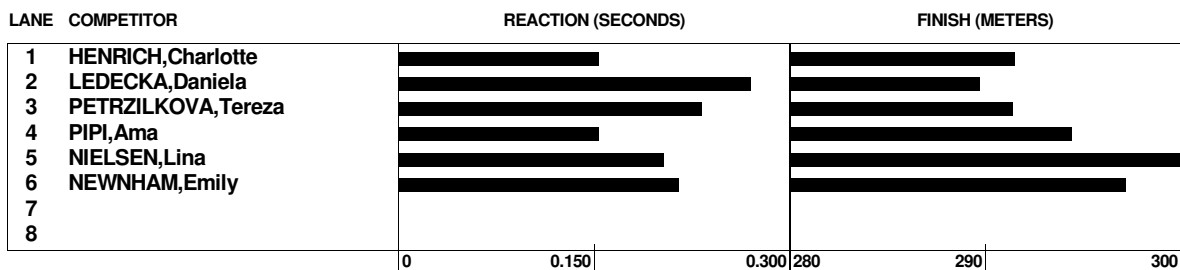

RESULTS

RANK	BIB	SURNAME & NAME	NAT	AGE	CLUB	LANE	REACT	TIME	POINTS
WR	35.45	PRIVALOVA Irina		1968	RUS MOSKVA			17 JAN 1993	
WL	36.08	DIGGS Talitha		2002	USA CLEMSON			31 JAN 2025	
NR	36.77	ASHER-SMITH Dina		1995	GBR ALBUQUERQUE			20 JAN 2024	

As of 15/02/2025 at 15:30

RANK	BIB	SURNAME & NAME	NAT	AGE	CLUB	LANE	REACT	TIME	POINTS
1	133	NIELSEN Lina	GBR			5	0.204	36.53	NR
2	131	NEWNHAM Emily	GBR			6	0.215	36.88	PB
3	132	PIPI Ama	GBR			4	0.154	37.22	PB
4	135	HENRICH Charlotte	GBR			1	0.154	37.60	PB
5	134	PETRZILKOVA Tereza	CZE			3	0.233	37.61	
6	136	LEDECKA Daniela	SVK			2	0.270	37.83	PB

Intermediate point leaders (Bib and Time):

Details: Start time:15:29

Legend

DNF = Did Not Finish
DQ = Disqualified
NR = National Record
R.T. = Reaction
DNS = Did Not Start
Fn = False Start
PB = Personal Best